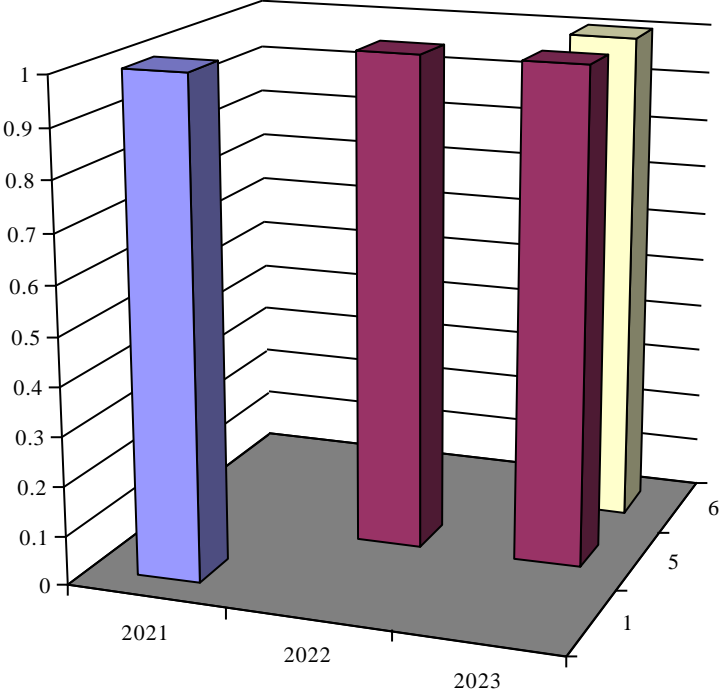

**Archdiocese of St. Louis
The Reclamation Center
Web Statistics Item Reservation Organization Type**

Organization Type Agency

	2020	2021	2022
2			1
3		2	
6		1	1
7			1
8			1
10	1		
11	1		
12	1		

Year	Month	Organization Type	Count
2020	10	Agency	1
2020	11	Agency	1
2020	12	Agency	1
2021	3	Agency	2
2021	6	Agency	1
2022	2	Agency	1
2022	6	Agency	1
2022	7	Agency	1
2022	8	Agency	1

Organization Type Chapel

	2022
■ 4	1
■ 6	1

Year	Month	Organization Type	Count
2022	4	Chapel	1
2022	6	Chapel	1

Organization Type Convent

	2021	2022	2023
■ 1	1		
■ 5		1	1
■ 6			1

Year	Month	Organization Type	Count
2021	1	Convent	1
2022	5	Convent	1
2023	5	Convent	1
2023	6	Convent	1