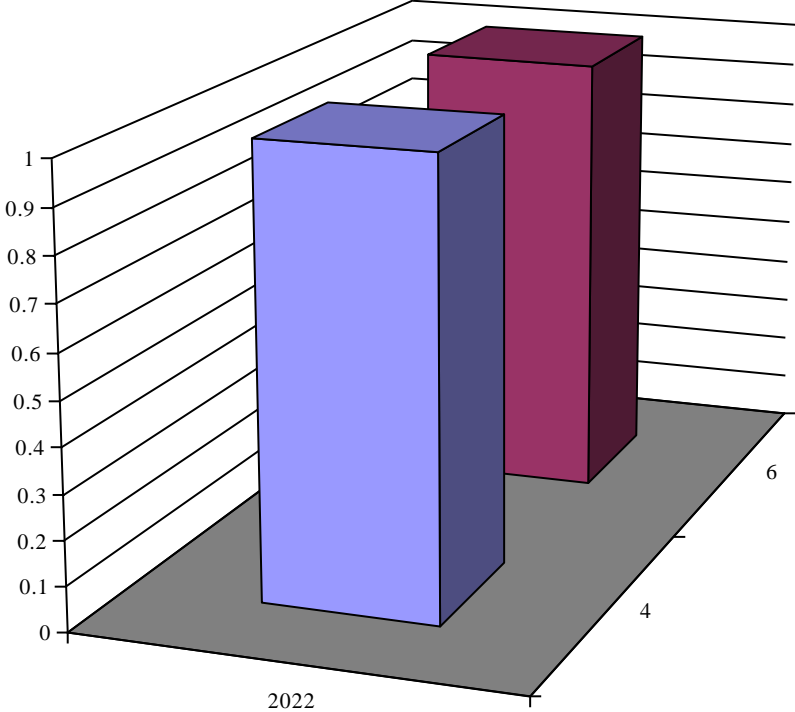

**Archdiocese of St. Louis
The Reclamation Center
Web Statistics Item Reservation Organization Type**

Organization Type Agency

	2020	2021	2022
2			1
3		2	
6		1	1
7			1
8			1
10	1		
11	1		
12	1		

Year	Month	Organization Type	Count
2020	10	Agency	1
2020	11	Agency	1
2020	12	Agency	1
2021	3	Agency	2
2021	6	Agency	1
2022	2	Agency	1
2022	6	Agency	1
2022	7	Agency	1
2022	8	Agency	1

Organization Type Chapel

	2022
■ 4	1
■ 6	1

Year	Month	Organization Type	Count
2022	4	Chapel	1
2022	6	Chapel	1

Organization Type Convent

	2021	2022	2023
■ 1	1		
■ 5		1	1
■ 6			1

Year	Month	Organization Type	Count
2021	1	Convent	1
2022	5	Convent	1
2023	5	Convent	1
2023	6	Convent	1