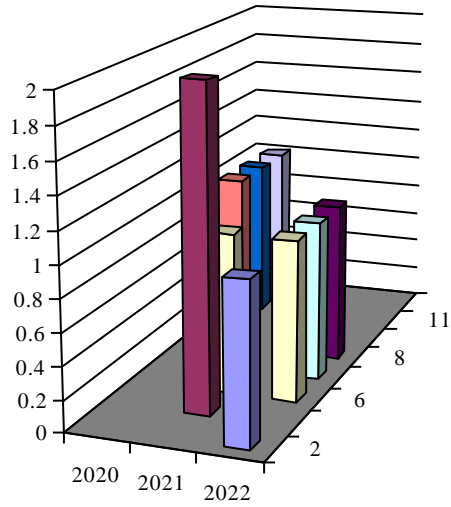

**Archdiocese of St. Louis
The Reclamation Center
Web Statistics Item Reservation Organization Type**

Organization Type Agency

	2020	2021	2022
2			1
3		2	
6		1	1
7			1
8			1
10	1		
11	1		
12	1		

Year	Month	Organization Type	Count
2020	10	Agency	1
2020	11	Agency	1
2020	12	Agency	1
2021	3	Agency	2
2021	6	Agency	1
2022	2	Agency	1
2022	6	Agency	1
2022	7	Agency	1
2022	8	Agency	1

Organization Type Chapel

	2022
■ 4	1
■ 6	1

Year	Month	Organization Type	Count
2022	4	Chapel	1
2022	6	Chapel	1

Organization Type Convent

	2021	2022	2023
■ 1	1		
■ 5		1	1
■ 6			1

Year	Month	Organization Type	Count
2021	1	Convent	1
2022	5	Convent	1
2023	5	Convent	1
2023	6	Convent	1